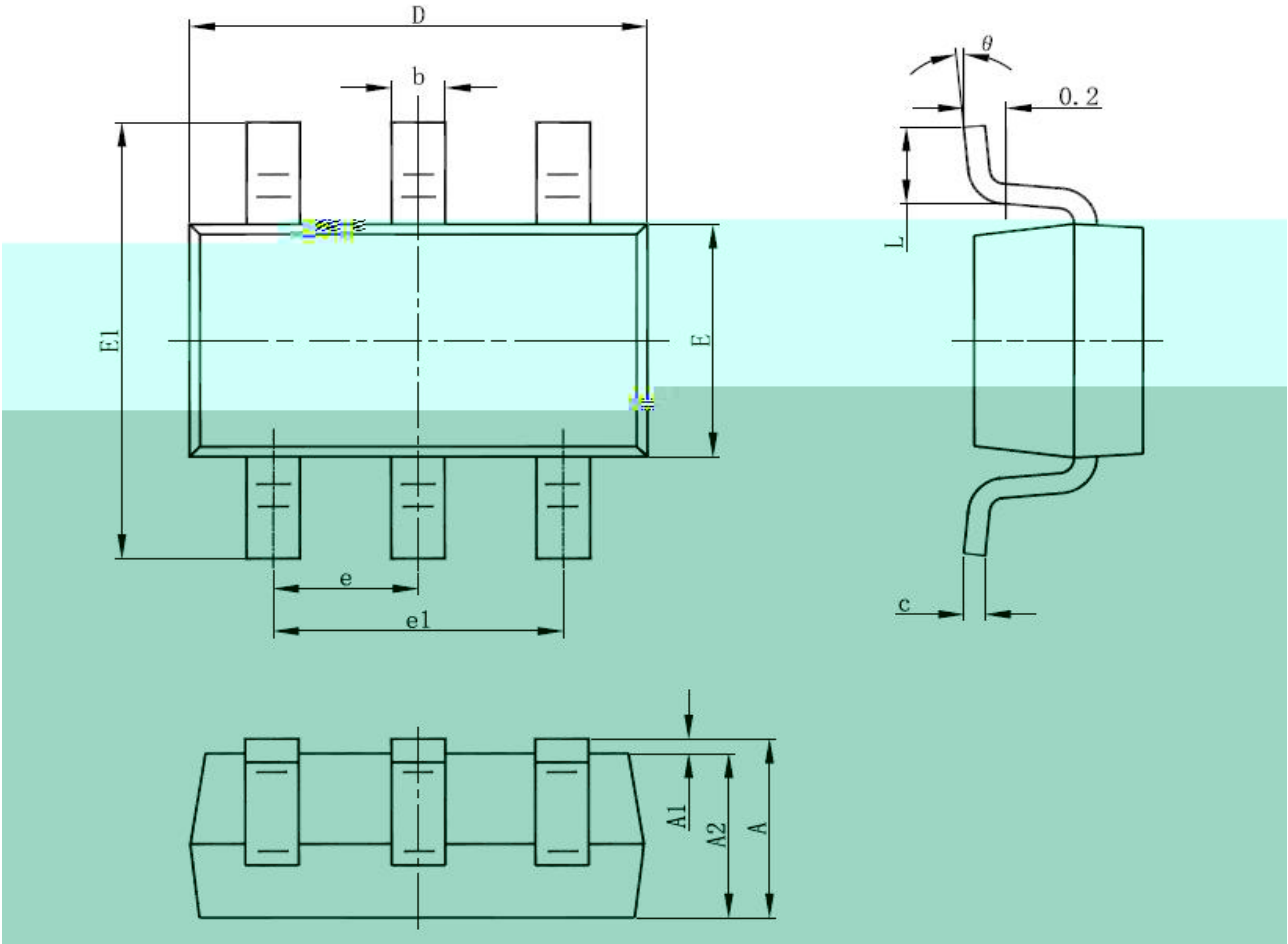

() () () ()

SOT-23-6L PACKAGE OUTLINE DIMENSIONS

Symbol	Dimensions In Millimeters		Dimensions In Inches	
	Min	Max	Min	Max

	. ()		. ()	