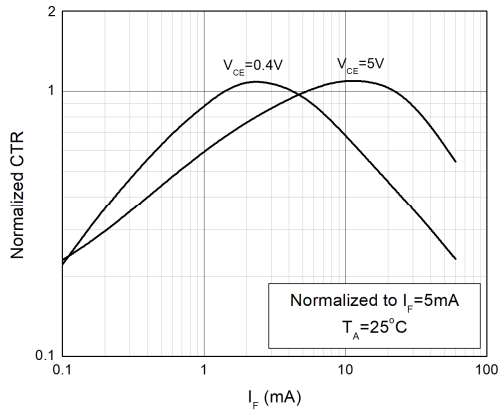

TD356 Series

SOP4, DC Input Photo Transistor Coupler