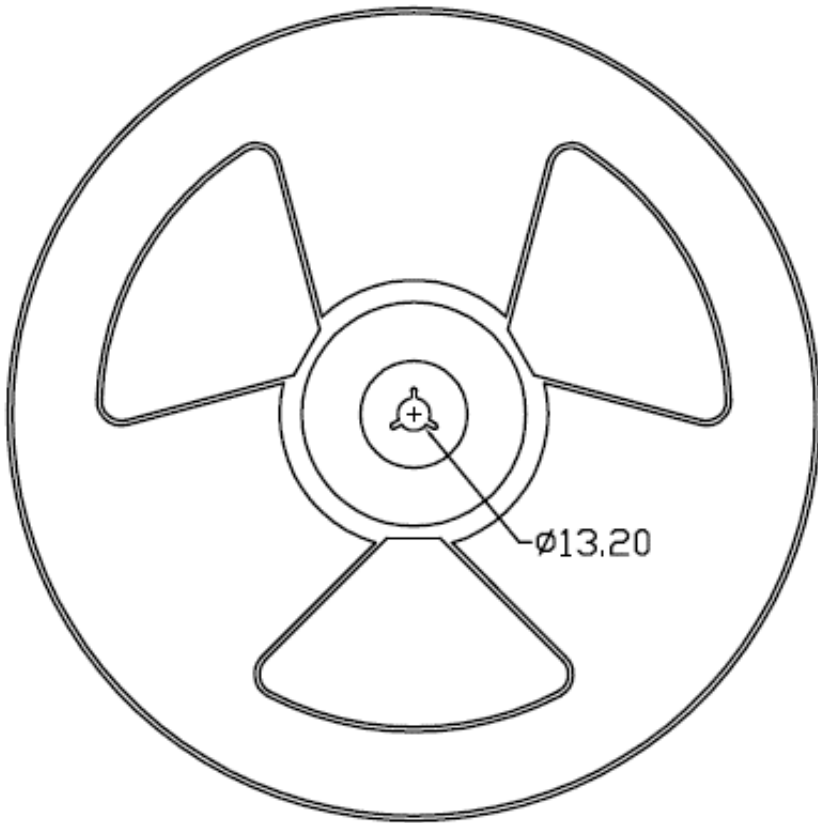

## SOP4, DC Input Photo Transistor Coupler

---