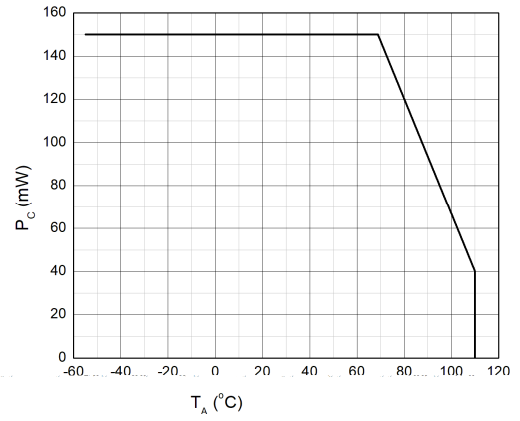

TD356 Series

SOP4, DC Input Photo Transistor Coupler