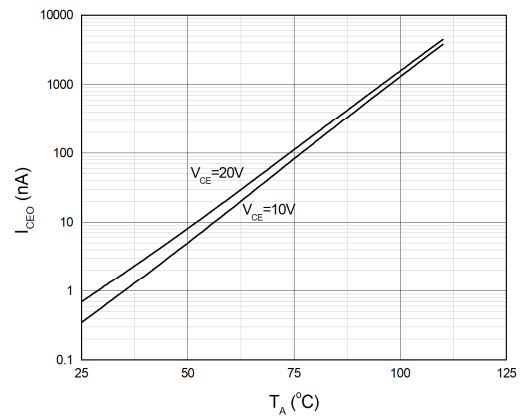

TD356 Series

SOP4, DC Input Photo Transistor Coupler