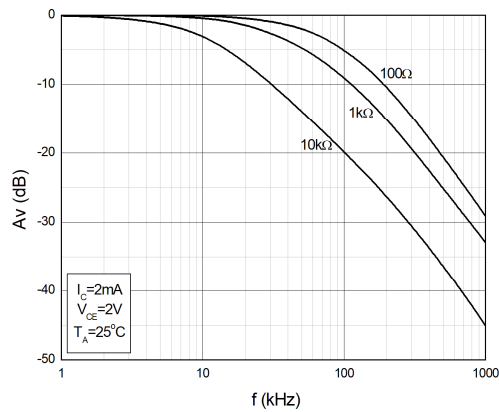

TD356 Series

SOP4, DC Input Photo Transistor Coupler