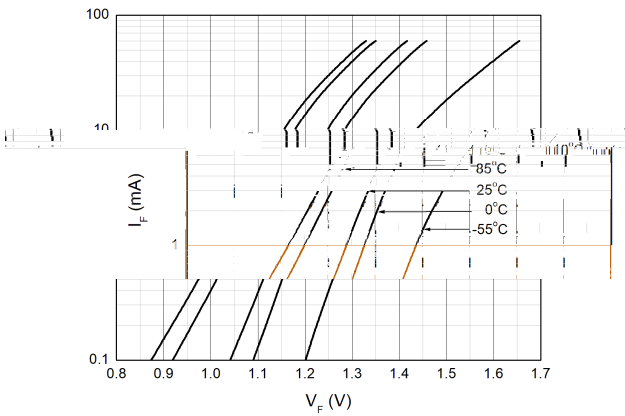

TD356 Series

SOP4, DC Input Photo Transistor Coupler