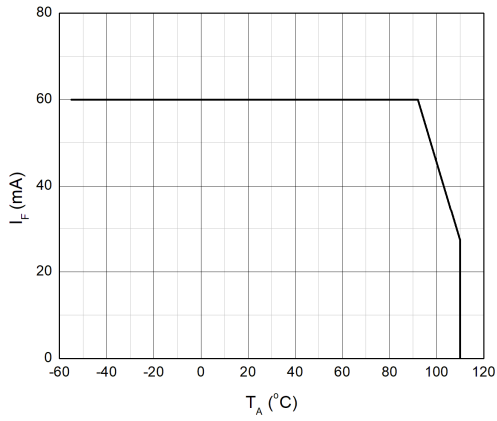

TD356 Series

SOP4, DC Input Photo Transistor Coupler