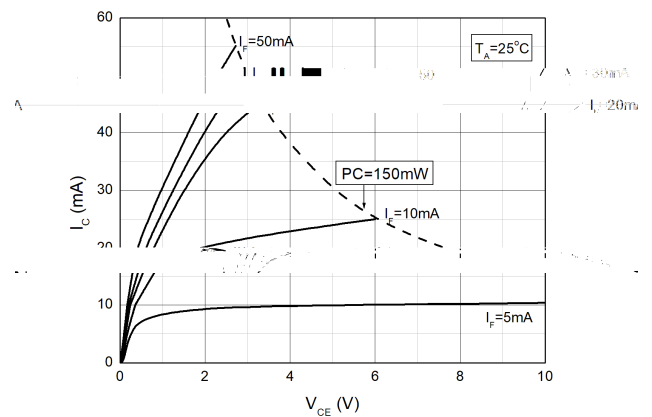

TD356 Series

SOP4, DC Input Photo Transistor Coupler