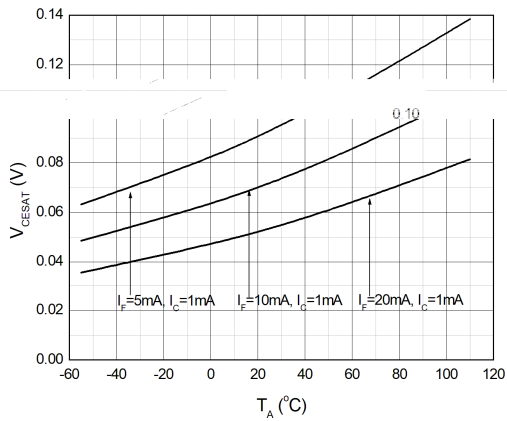

TD356 Series

SOP4, DC Input Photo Transistor Coupler