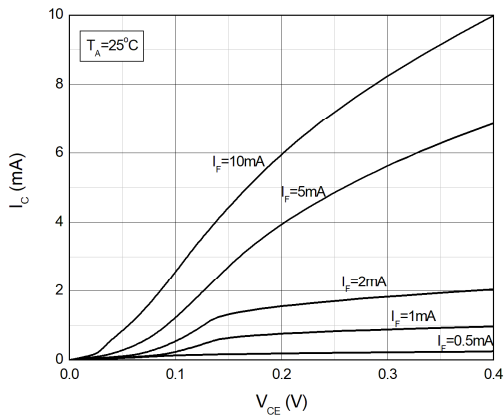

TD356 Series

SOP4, DC Input Photo Transistor Coupler